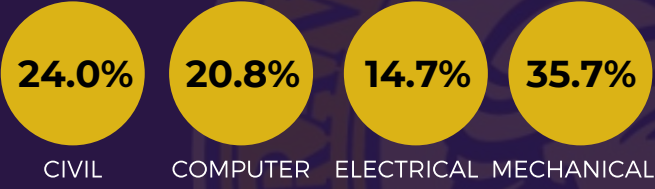

# Faculty

22 TT/Tenured Faculty  
 30+ Part-Time Instructors  
 2 Technicians  
 2 Office Staff  
 270 degrees awarded each year!  
 1300+ students enrolled across all engineering majors!

\*based on Fall 2021 School of Engineering Undergraduate data